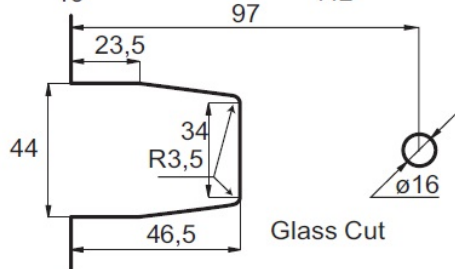

### Description:

Shower Hinge "King", Wall/Glass, SS-Look, Offset Back Pl, 6- 10mm Glass Thickness, w/Angle Adjustment & 25DG Return, Function, Brass Material, Rectangular Shape, Rounded Edges &, Corners

### Item number:

15.24.131-0

Units	Box	Carton	HS Code	Barcode
Pcs.	1	20	8302100090	
				5704866061292

glass 6 - 10 mm

Glass Cut