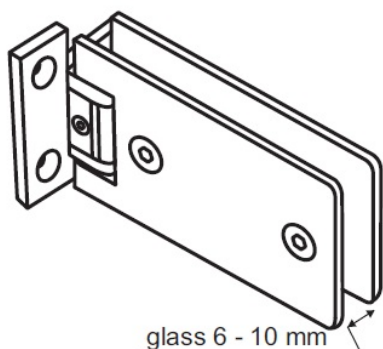

PRODUCT SHEET

Description:

Shower Hinge "King", Wall/Glass, SS-Look, Offset Back Pl, 6- 10mm Glass Thickness, w/Angle Adjustment & 25DG Return, Function, Brass Material, Rectangular Shape, Rounded Edges &, Corners

Item number:

15.24.131-0

Units	Box	Carton	HS Code	Barcode
Pcs.	1	20	8302100090	
				5704866061292

glass 6 - 10 mm