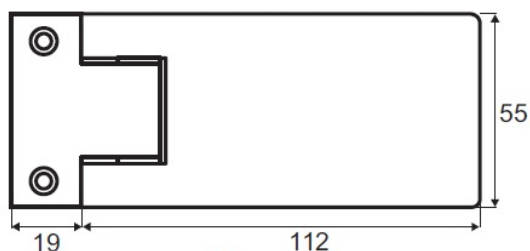

### Description:

Shower Hinge "King", Wall/Glass, SS-Look, Offset Back Pl, 6- 10mm Glass Thickness, w/Angle Adjustment & 25DG Return, Function, Brass Material, Rectangular Shape, Rounded Edges &, Corners

### Item number:

15.24.131-0

Units	Box	Carton	HS Code	Barcode
Pcs.	1	20	8302100090	
				5704866061292

glass 6 - 10 mm

Glass Cut